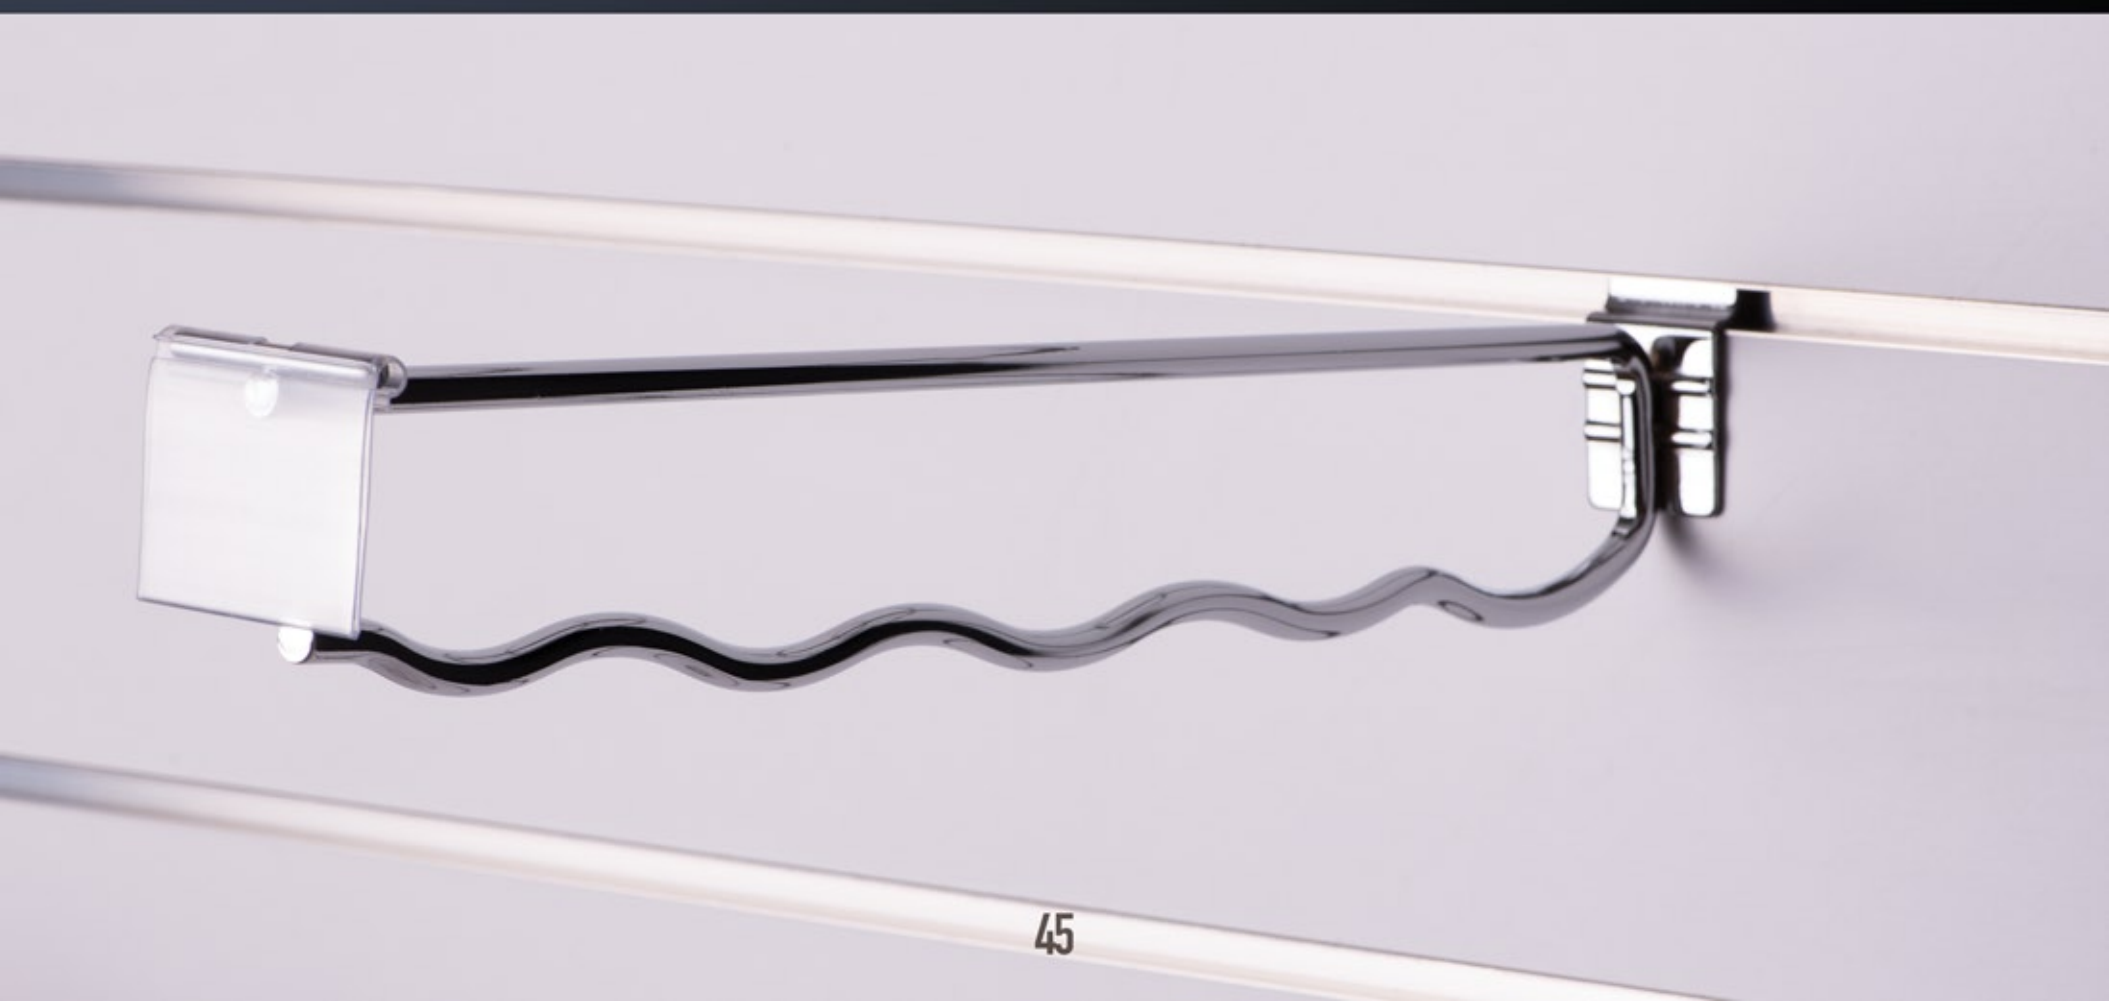

## ASKI TELLERİ WIRE HOOKS

**MAA3601K**  
KARE BORU ZİKZAK ETİKETLİ ASKI  
LOADING BAR ZIGZAG WIRE HOOK  
WITH PRICE HOLDER

Ø | 5 <---> 8 L | 100 <---> 500

**MAA3602K**  
DELİKLİ PANO  
ZİKZAK ETİKETLİ ASKI  
PERFORATED PANEL  
ZIGZAG WIRE HOOK  
WITH PRICE HOLDER