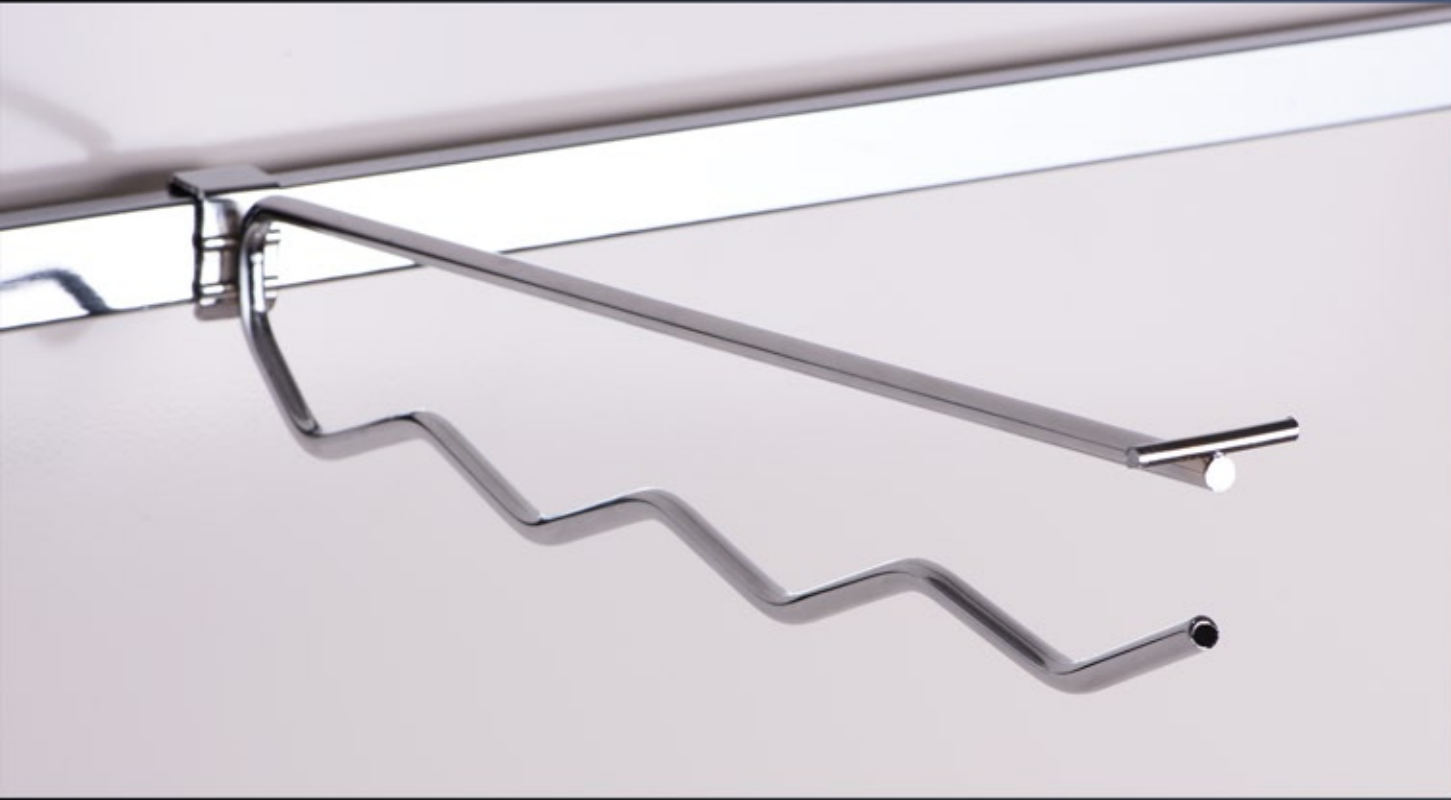

## ASKI TELLERİ WIRE HOOKS

**MAA3601K**  
KARE BORU ZİKZAK ETİKETLİ ASKI  
LOADING BAR ZIGZAG WIRE HOOK  
WITH PRICE HOLDER

Ø | 5 <---> 8 L | 100 <---> 500

**MAA3602K**  
DELİKLİ PANO  
ZİKZAK ETİKETLİ ASKI  
PERFORATED PANEL  
ZIGZAG WIRE HOOK  
WITH PRICE HOLDER