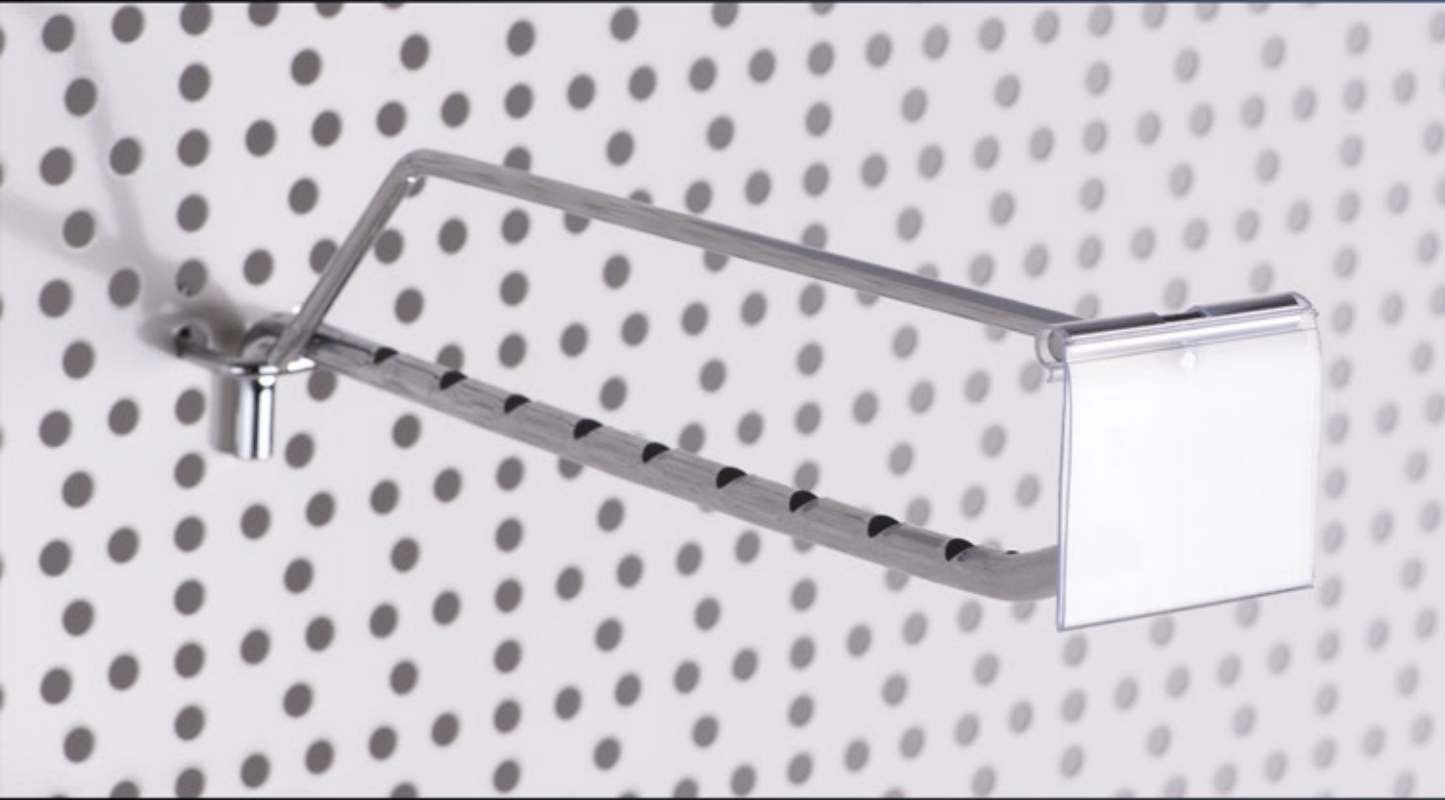

ASKI TELLERİ WIRE HOOKS

MAA3501K
DELİKLİ PANO TEL
BÖLMELİ ETİKETLİ ASKI
WIRE PERFORATED PANEL WIRE HOOK
WITH PRICE HOLDER

Ø | 5 ↔ 8 L | 100 ↔ 500